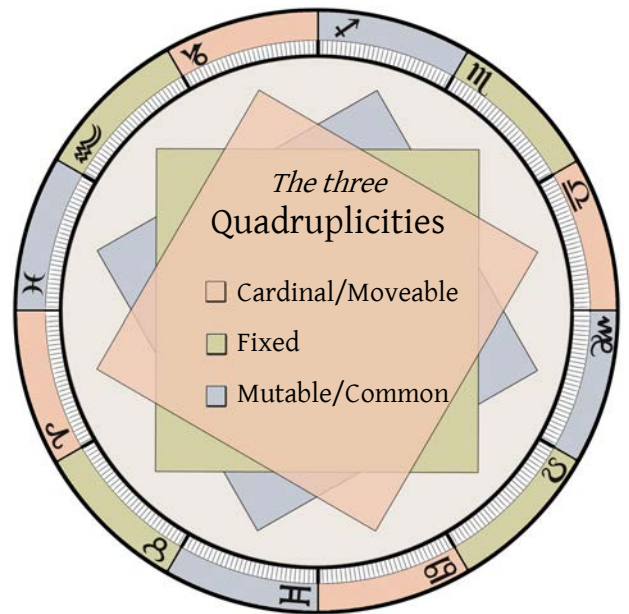

# Aspectual Relationships

♌ **Conjunctions** (0°) occur when planets are together in the same sign

✳ **Sextiles** (60°) are formed between planets two signs apart

◻ **Squares** (90°) are formed between the three **Quadruplicities**

- ♈ ♉ ♊ ♋ cardinal/moveable
- ♌ ♍ ♎ ♏ fixed
- ♐ ♑ ♒ ♓ mutable/common

△ **Trines** (120°) are formed between the four **Triplicities**

- ♈ ♌ ♐ fire
- ♉ ♍ ♑ earth
- ♊ ♎ ♒ air
- ♋ ♏ ♓ water

♌ **Oppositions** (180°) occur between planets in opposing signs

Sign/♌	sinister			♌	dexter		
	✳	◻	△		△	◻	✳
♈	♐	♉	♌	♈	♌	♍	♏
♉	♈	♌	♎	♍	♎	♏	♓
♊	♌	♍	♈	♎	♏	♓	♈
♋	♍	♈	♍	♏	♓	♈	♉
♌	♈	♍	♎	♓	♈	♉	♌
♍	♉	♎	♏	♓	♉	♌	♍
♎	♊	♏	♓	♓	♊	♍	♎
♏	♋	♓	♈	♓	♋	♎	♏
♐	♌	♈	♍	♓	♌	♏	♐
♑	♍	♉	♎	♓	♍	♐	♑
♒	♎	♊	♏	♓	♎	♑	♒
♓	♏	♋	♓	♓	♏	♒	♓