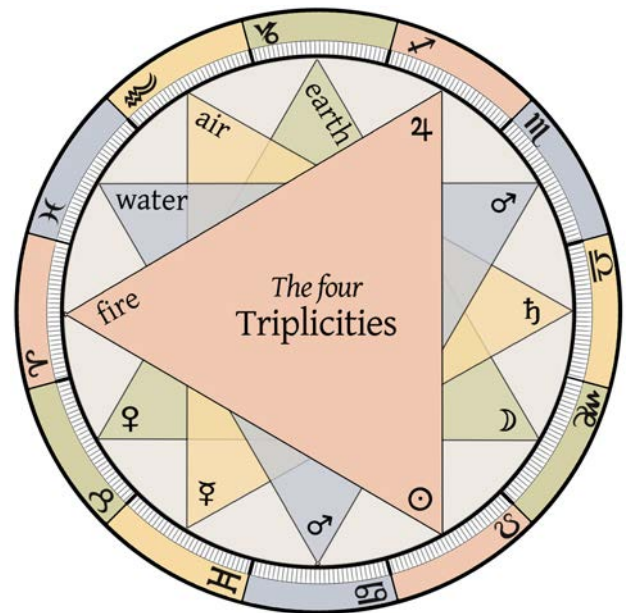

# Aspectual Relationships

♌ **Conjunctions** (0°) occur when planets are together in the same sign

✳ **Sextiles** (60°) are formed between planets two signs apart

◻ **Squares** (90°) are formed between the three **Quadruplicities**

- ♈ ♉ ♊ ♋ cardinal/moveable
- ♌ ♍ ♎ ♏ fixed
- ♐ ♑ ♒ ♓ mutable/common

△ **Trines** (120°) are formed between the four **Triplicities**

- ♈ ♌ ♐ fire
- ♉ ♍ ♑ earth
- ♊ ♎ ♒ air
- ♋ ♏ ♓ water

♌ **Oppositions** (180°) occur between planets in opposing signs

Sign/♌	sinister			♌	dexter		
	✳	◻	△		△	◻	✳
♈	♐	♉	♌	♈	♌	♍	♏
♉	♈	♌	♎	♍	♎	♏	♓
♊	♌	♍	♈	♎	♏	♓	♈
♋	♍	♈	♍	♏	♓	♈	♉
♌	♈	♍	♎	♓	♈	♉	♌
♍	♉	♎	♏	♓	♉	♌	♍
♎	♊	♏	♓	♓	♊	♍	♎
♏	♋	♓	♈	♓	♋	♎	♏
♐	♌	♈	♍	♓	♌	♏	♐
♑	♍	♉	♎	♓	♍	♐	♑
♒	♎	♊	♏	♓	♎	♑	♒
♓	♏	♋	♓	♓	♏	♒	♓